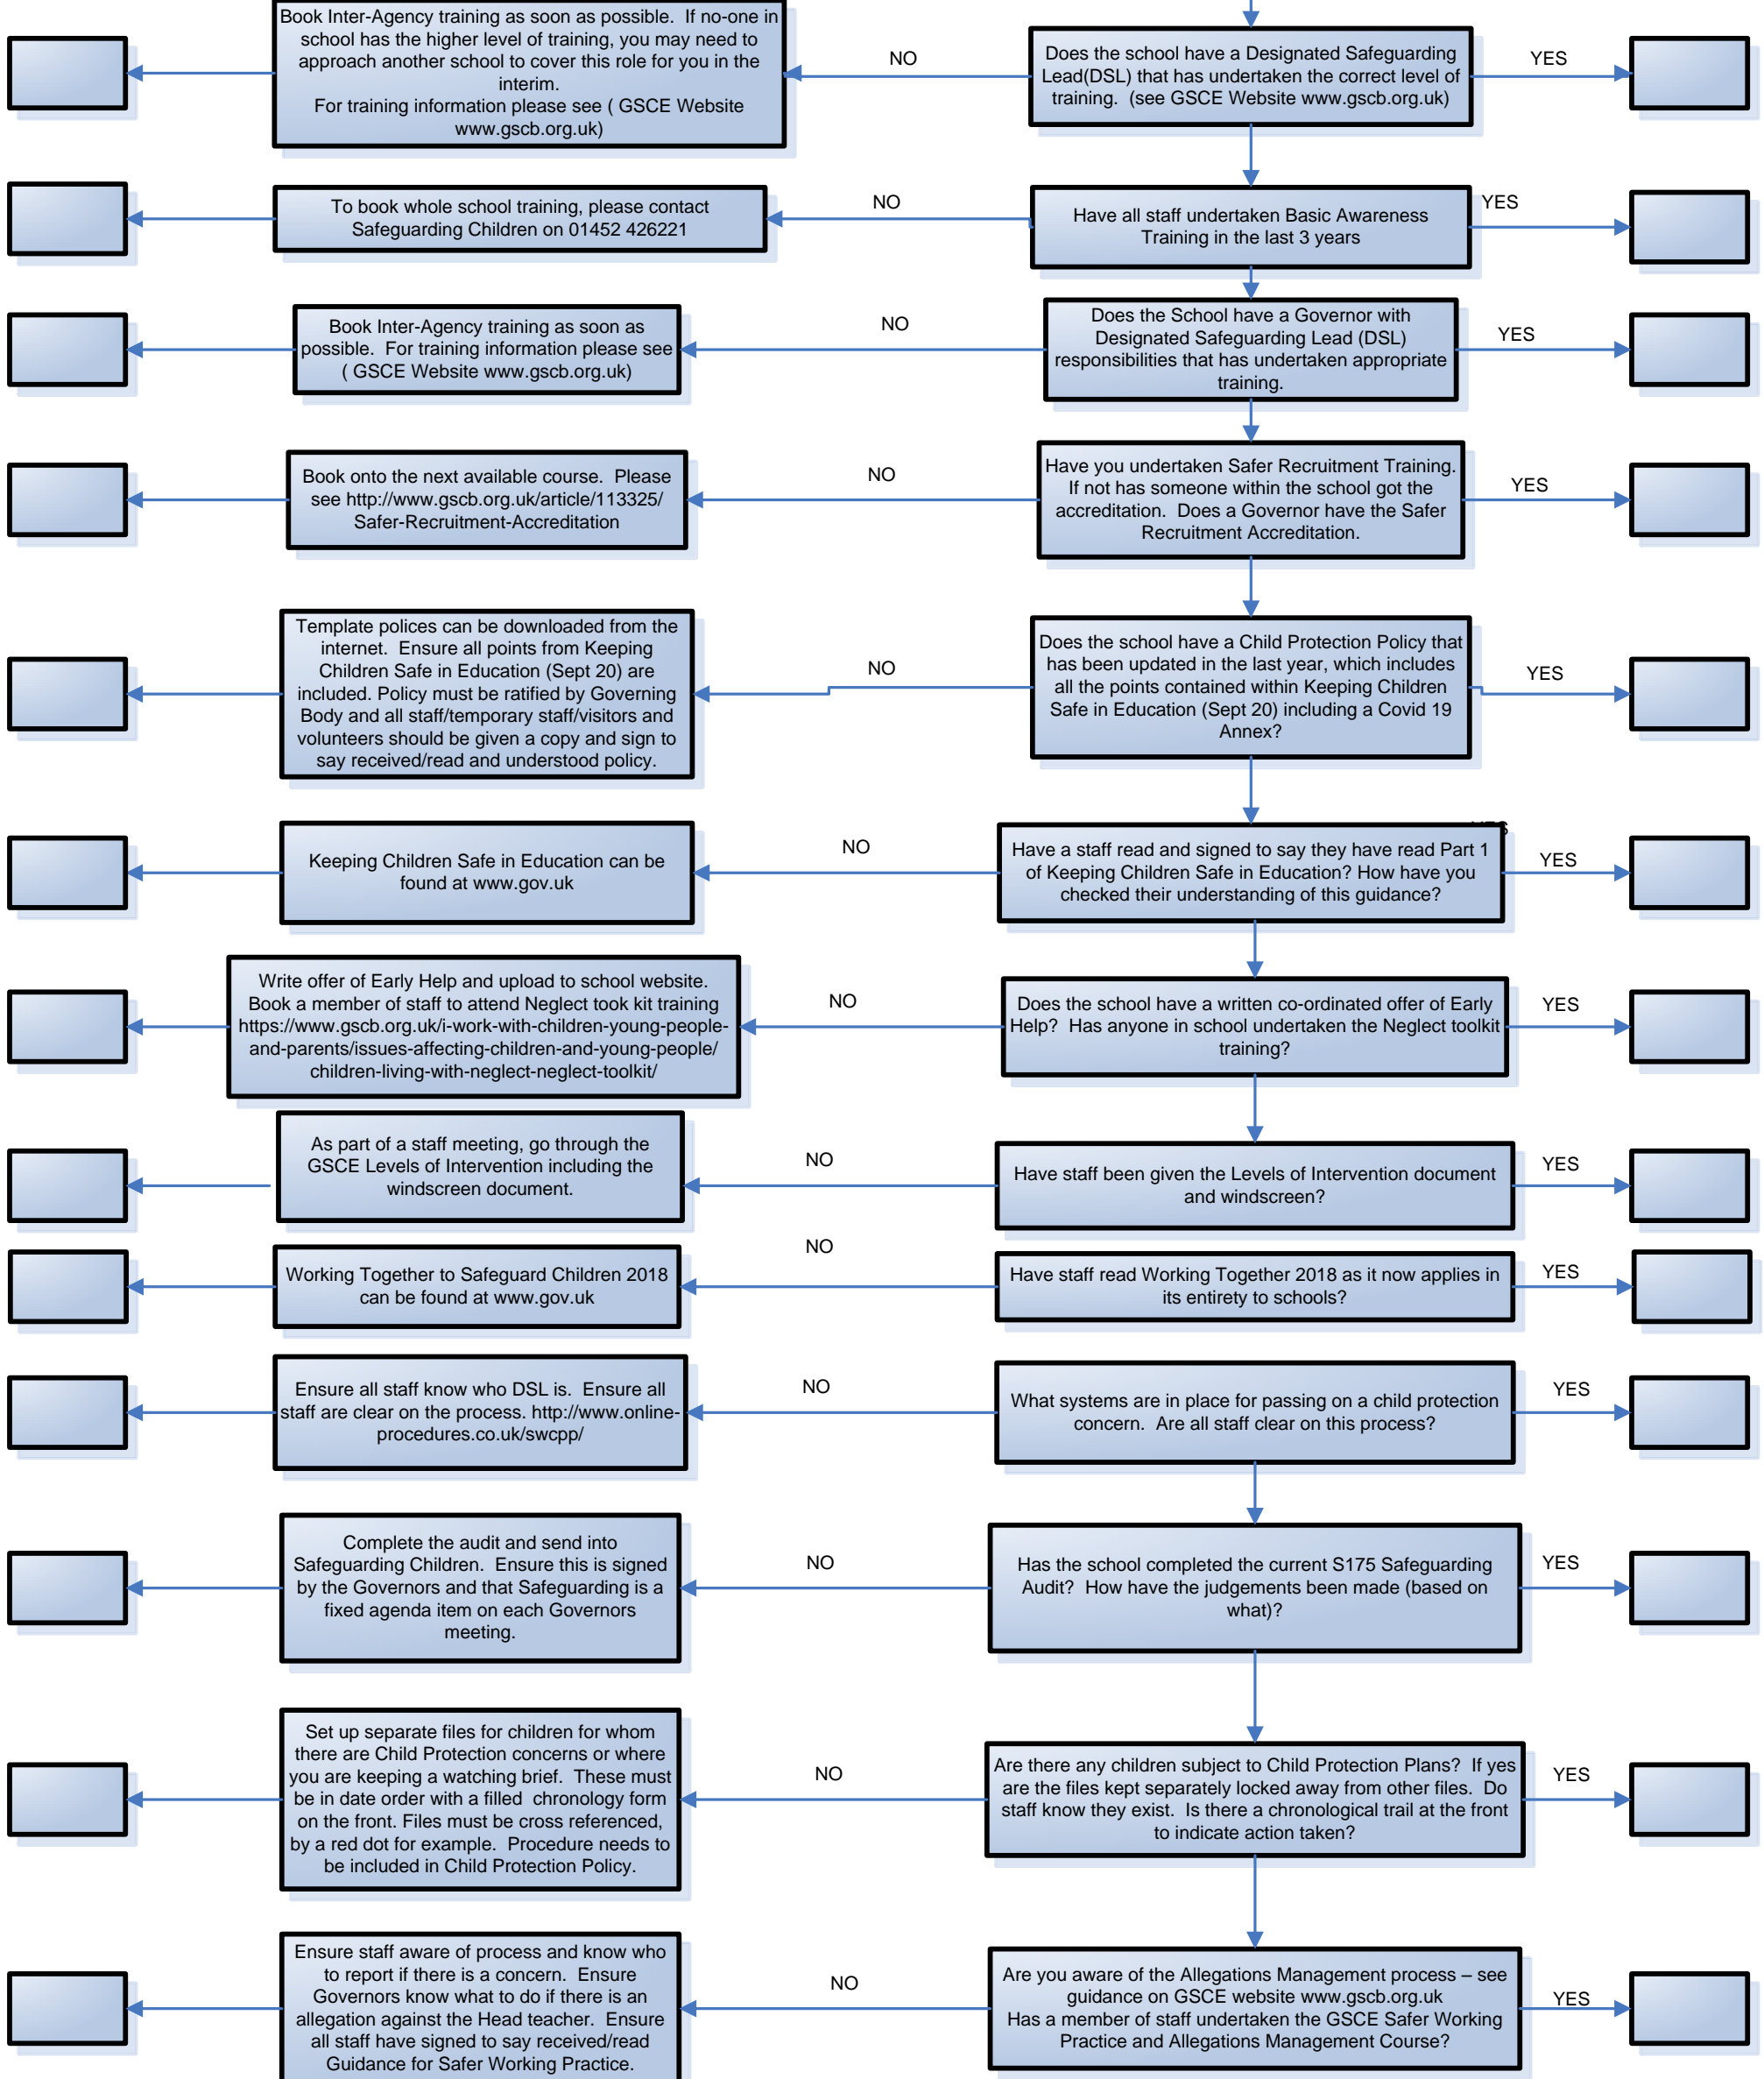

# NEW HEAD TEACHERS GUIDE

Sign up for GHLL Alerts  
www.ghll.org.uk

Sign up for GSCE Alerts  
www.gscb.org.uk

**COVID 19 – During the Covid 19 pandemic, all face to face training has been suspended until further notice. For information on our e-learning courses, virtual training sessions and webinars, please visit [www.gscb.org.uk](http://www.gscb.org.uk)**

Action Complete ✓

TICK ✓

Telephone Numbers:  
Multi-Agency Safeguarding Hub (MASH) 01452 426565